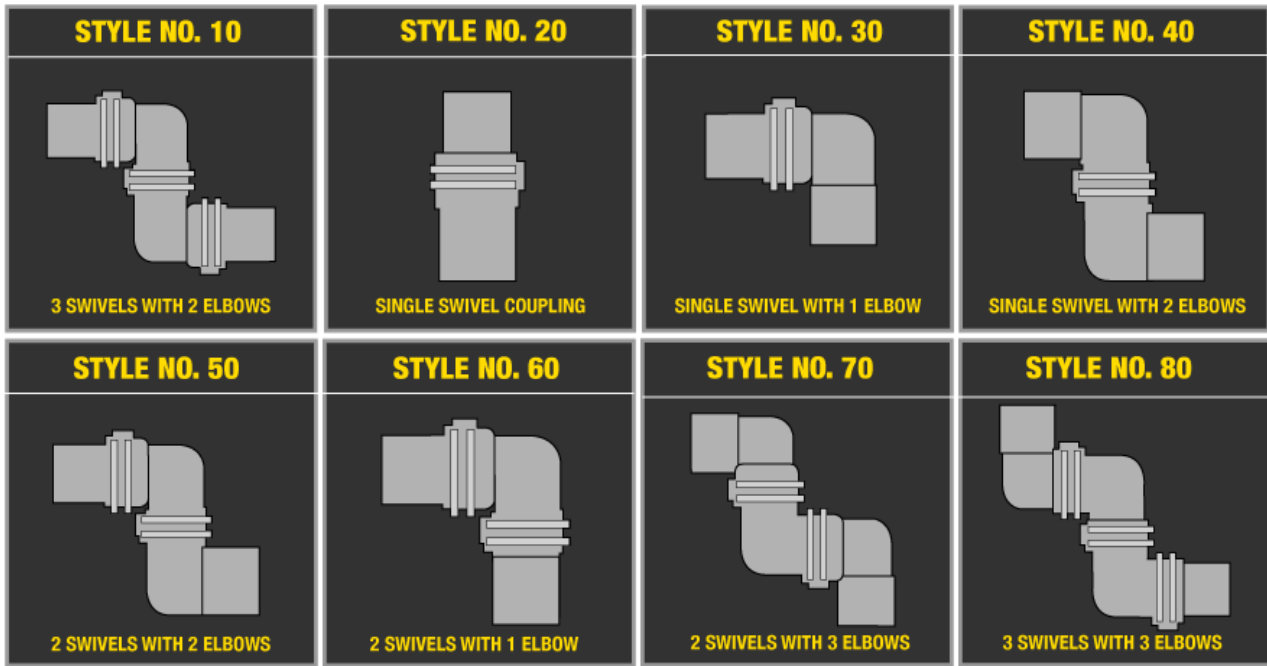

866-821-9388

HIGH PRESSURE SWIVEL JOINTS

CODE SILVER SWIVEL JOINT THREADED ENDS

SIZE	A	B	C	D	E	F	G	H	J	K	L	M	N	O	P	R	S	T	V
1"	4 5/8	2 23/32	4 7/32	7 11/16	5 7/16	1 3/4	9 1/4	2 7/16	1 3/4	4 7/32	4 5/8	5 3/16	6 15/16	4 7/32	8 27/32	6 15/16	4 5/8	1 7/8	4 7/32
1 1/4"-1 1/2"	4 23/32	3 3/16	4 9/32	7 29/32	6 3/8	2 1/2	10 1/32	2 7/8	2 3/8	4 9/32	5 5/16	5 15/32	7 15/32	4 9/32	9 9/16	7 15/32	4 23/32	2 1/8	4 27/32
2"	5 27/32	4 1/32	5 1/8	9 3/4	8 1/16	3 1/8	12 5/16	4 1/8	3 5/16	5 7/8	6 15/32	6 21/32	10 1/32	6	12 11/32	9 29/32	5 27/32	2 21/32	6 1/2
3"	8 5/8	4 5/8	7 15/16	13 1/4	9 1/4	4 5/16	18 1/16	5 13/16	4 1/2	8 3/4	9 7/16	9 1/8	12 9/16	7 15/16	17 3/8	12 9/16	9 7/16	3 3/8	8 3/4
4"	9 7/8	5 7/16	9 3/8	15 1/16	11 1/8	5 1/2	20 11/16	7 1/16	5 1/4	10 7/16	10 13/16	9 3/8	15 3/4	10 3/16	20 7/16	15 3/16	10 13/16	3 3/16	10 9/16

ALL DIMENSIONS ARE APPROX